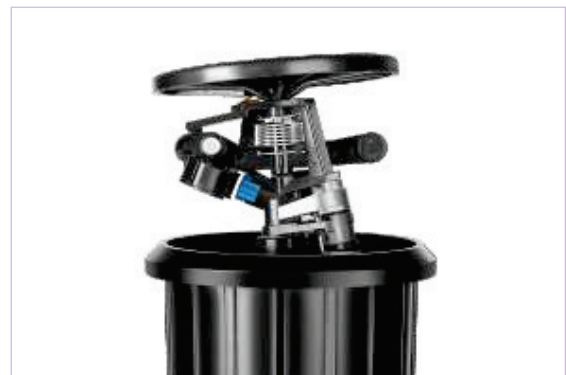

Distribution Curve

E-mail: contactus@automatworld.com
Website: www.automatworld.com

Creating a Green World