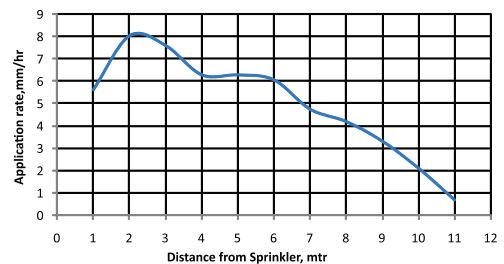

Distribution Curve

E-mail: contactus@automatworld.com
Website: www.automatworld.com

Creating a Green World